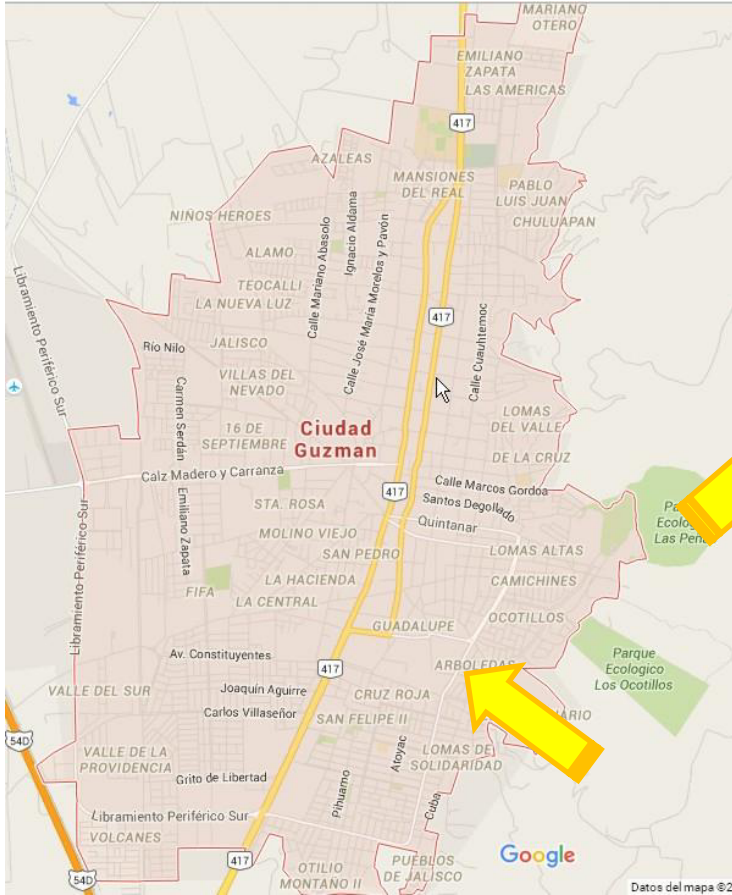

# Sector 10

Promotor: Perla Jazmín Ayala Guzmán

Colonia: Pastor de Arriba

# Sector 10