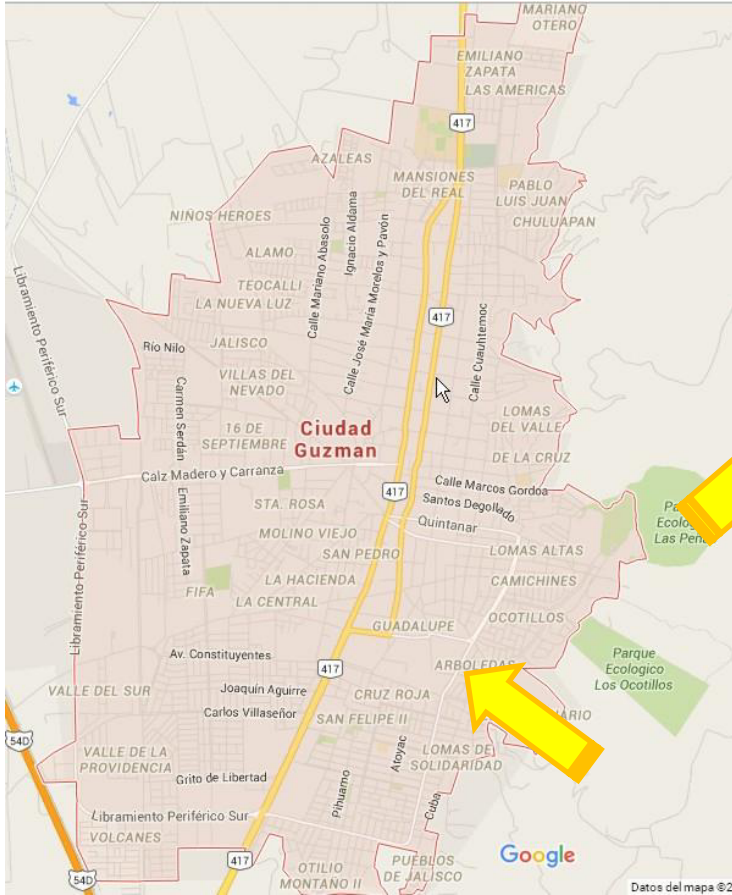

Sector 10

Promotor: Perla BENITEZ NARANJO

Colonia: Benito Juárez

Sector 10