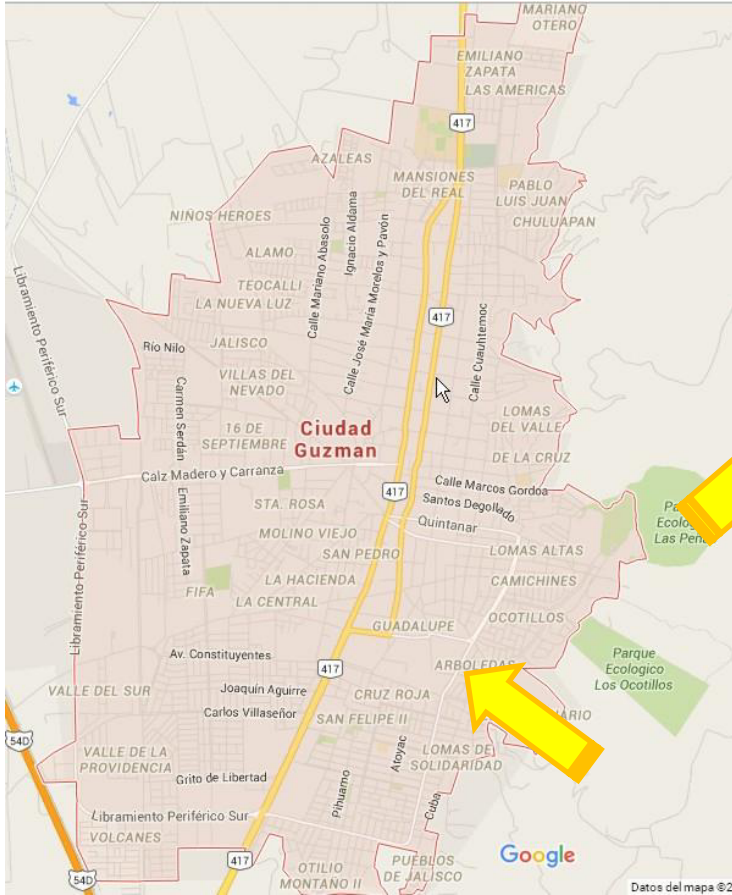

Sector 10

Promotor: Perla BENITEZ NARANJO

Colonia: Valle Dorado

Sector 10